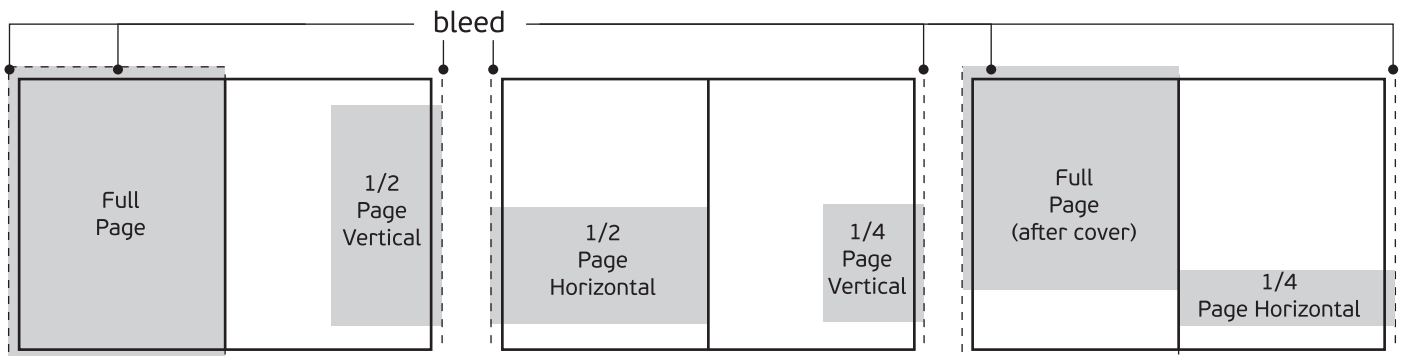

Color model of the advertising module - CMYK • File format - JPEG, PSD, PDF, EPS, TIFF  
All used fonts need to be transferred to curves

Type	Price (members)	Price (non-members)	Size (print)	Size (with bleed)
¼ PAGE (horizontal)	\$250	\$350	210 x 65 mm	215 x 65 mm
¼ PAGE (vertical)	\$250	\$350	100 x 130 mm	105 x 130 mm
½ PAGE (horizontal)	\$500	\$750	210 x 125 mm	215 x 125 mm
½ PAGE (vertical)	\$500	\$750	105 x 260 mm	110 x 260 mm
Full page	\$1000	\$1500	210 x 297 mm	215 x 307 mm
Full page (after cover)	\$1000	\$1500	210 x 235 mm	215 x 240 mm